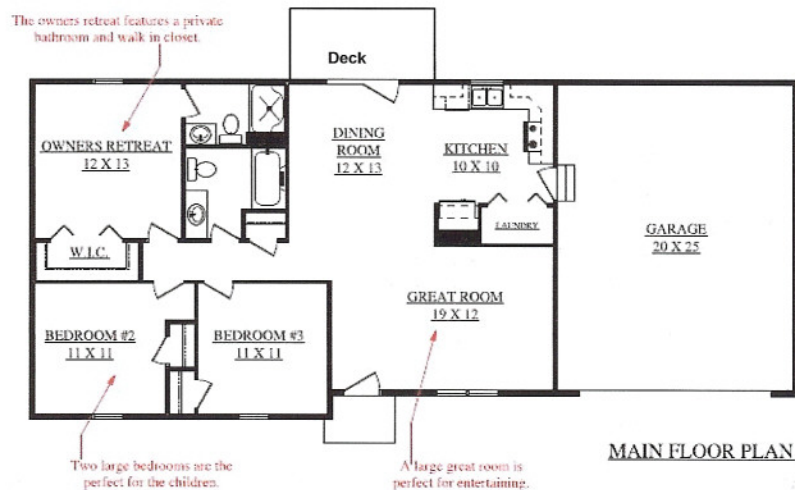

Model home can be modified before construction starts to completely satisfy the buyer.

Lot Prep and Utilities Not Included

Schumacher Home Models are priced for Wilkes County, North Carolina and marketed by Sherrill Faw Realty, LLC and are not official until approved by Schumacher Homes Representative.

PRICES MAY VARY AS CONDITIONS CHANGE WITHOUT NOTICE