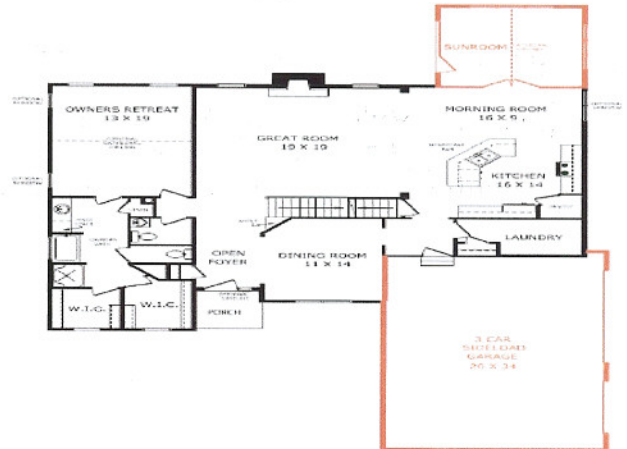

# SCHUMACHER HOMES

**BUILD ON YOUR LOT:  
CALL FOR PRICING**

Brick and rock front  
2683 sq. ft.  
4 bedroom  
2 1/2 baths

Great room  
Triple garage attached  
Laundry room  
Gas Fireplace  
Kitchen  
Deck  
2 Heat pump