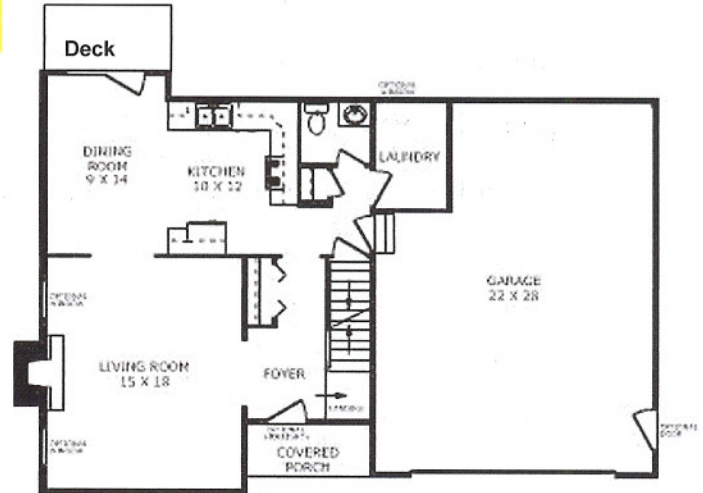

SCHUMACHER HOMES

**BUILD ON YOUR LOT:
CALL FOR PRICING**

Windsor—Classic

Vinyl siding
1620 sq. ft.
3 bedroom
2 1/2 baths

Great room
Double garage attached
Laundry room
Kitchen
Heat pump
Wood burning fireplace