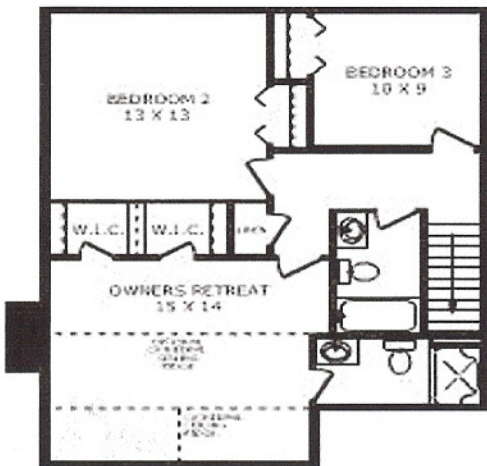

SCHUMACHER HOMES

**BUILD ON YOUR LOT:
CALL FOR PRICING**

Windsor—Classic

Vinyl siding
1620 sq. ft.
3 bedroom
2 1/2 baths

Great room
Double garage attached
Laundry room
Kitchen
Heat pump
Wood burning fireplace